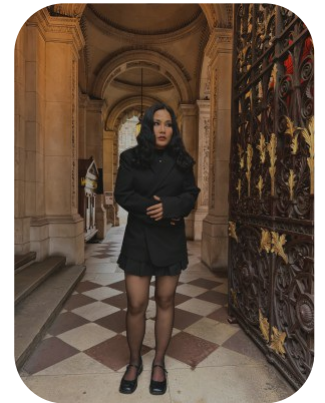

Ei Ei Phyo

Age: 31-40	Height: 5ft5inch	Eye Colour: Black	Accent: South Asian
Gender:F	Weight: 62kg	Waist: 30	Bust: 34c
Location: London	Shoe Size: 5	Hips: 38	
Drives: No	Hair Color: Black		

Talents
COMMERCIAL MODELS, EXTRAS